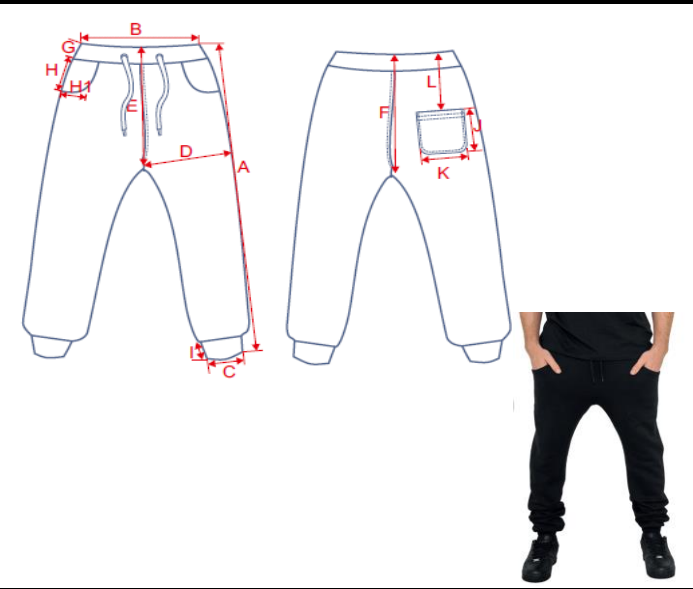

BY013_Deep Crotch Sweatpants

Tolerances: +/- 2 cm

| | Description | | S | M | L | XL | XXL |
|----|------------------------|----|-----|------|-----|------|-----|
| A | Length incl. Waistcuff | cm | 106 | 108 | 110 | 112 | 114 |
| B | 1/2 Waist Width | cm | 34 | 36,5 | 39 | 41,5 | 44 |
| | | cm | | | | | |
| C | 1/2 Leg Opening Width | cm | 10 | 11 | 12 | 13 | 14 |
| D | | cm | | | | | |
| E | | cm | | | | | |
| F | | cm | | | | | |
| G | | cm | | | | | |
| H | | cm | | | | | |
| H1 | | cm | | | | | |
| I | | cm | | | | | |
| J | | cm | | | | | |
| K | | cm | | | | | |
| L | | cm | | | | | |
| M | | cm | | | | | |
| N | | cm | | | | | |
| O | | cm | | | | | |
| P | | cm | | | | | |
| Q | | cm | | | | | |
| R | | cm | | | | | |
| S | | cm | | | | | |

| | |
|----------------------------|--|
| Article Description | Inside brushed sweat fabric - neutral sizelabel without branding - elastic cuff at the hem - waist cuff with round drawstrings - two pockets on the front - one back pocket - fitted and fashionable low cut |
| Fabric | 70% cotton/30% polyester; grey: 90% cotton/ 10% viscose, brushed Fleece, ca. 320 g/m ² |
| Colors | Black, Heather Grey |